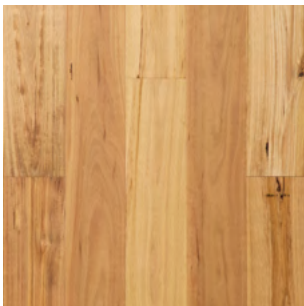

Plank

Thickness: 13.5mm

Width: 136mm & 180mm

Length: 1830mm & 2190mm

Wear Layer

Our 13.5mm profiles have a 3.5mm wear layer.

Herringbone

Thickness: 13.5mm

Blackbutt

Signature

Organic

Spotted Gum

Signature

Organic

Stair Nosing

Stair Nosing 01