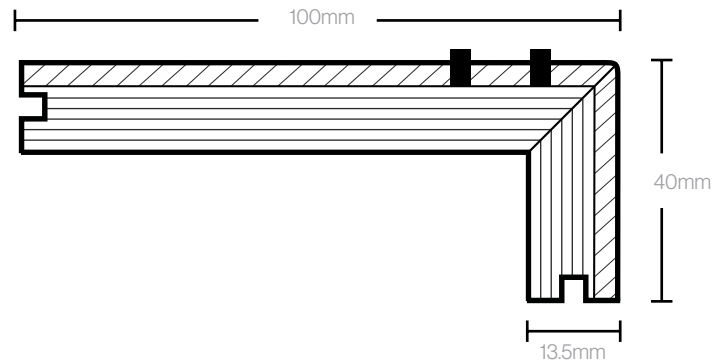

Stair Nosing 07