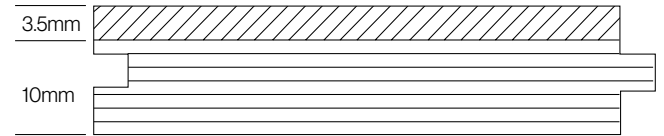

Plank

Thickness: 13.5mm

Width: 136mm & 180mm

Length: 1830mm & 2190mm

Wear Layer

Our 13.5mm profiles have a 3.5mm wear layer.

Herringbone

Thickness: 13.5mm

Width: 136mm

Length: 680mm

Only available in signature grade

Coating

Manufactured with 8 coats of Bona Traffic ultra matt for heavy duty use giving that premium raw natural aesthetics.

- 25-year structural warranty
- Non-Toxic
- Two part water based poly coating
- Excellent wear resistance