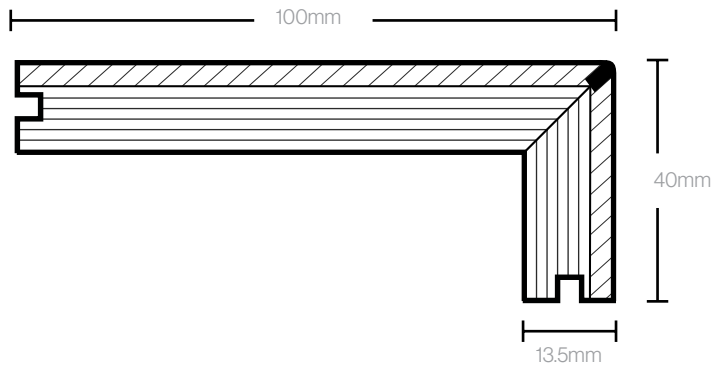

Stair Nosing 05