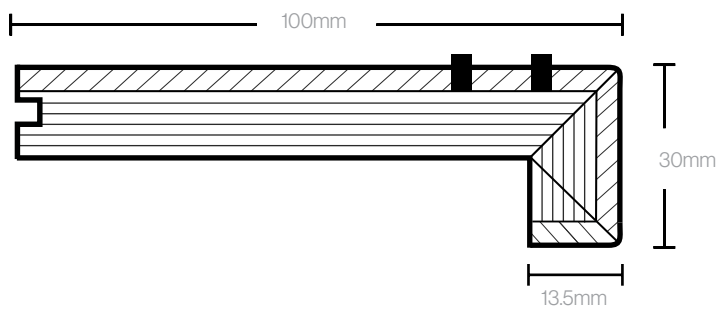

Stair Nosing 09