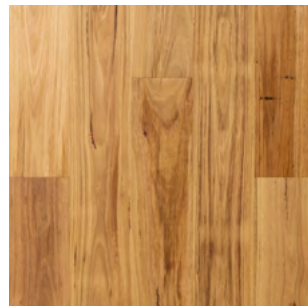

Plank

Thickness: 13.5mm

Width: 136mm & 180mm

Length: 1830mm & 2190mm

Wear Layer

Our 13.5mm profiles have a 3.5mm wear layer.

Herringbone

Thickness: 13.5mm

Blackbutt

Signature

Organic

Spotted Gum

Signature

Organic

Stair Nosing

Stair Nosing 01