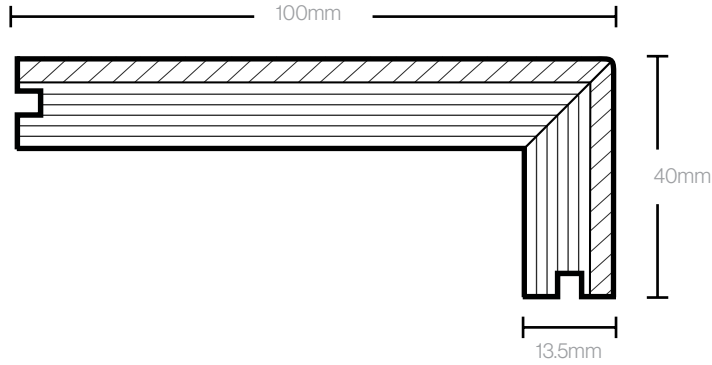

Stair Nosing

Stair Nosing 01