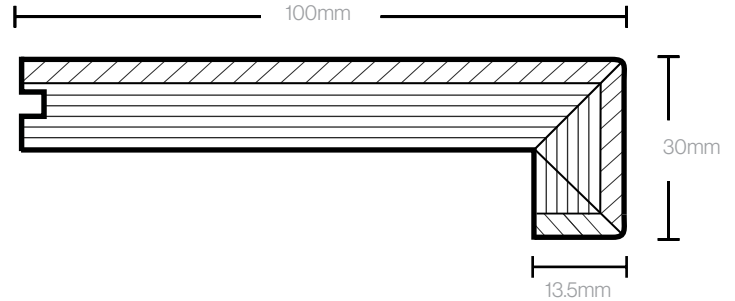

Stair Nosing 03